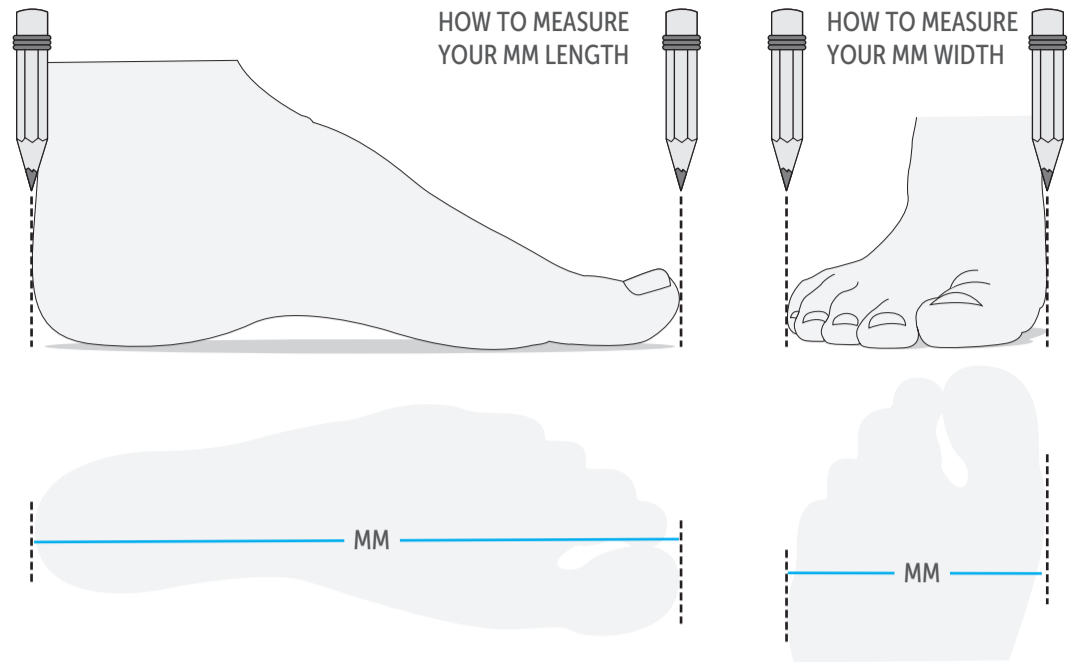

# Size Chart

## Adult Ballet Shoes

MDM suggested sizing for:  
 Profile 2.0  
 Profile 2.0 Vegan

\*Ilara we suggest going up  
 one size from your Profile  
 2.0 size.