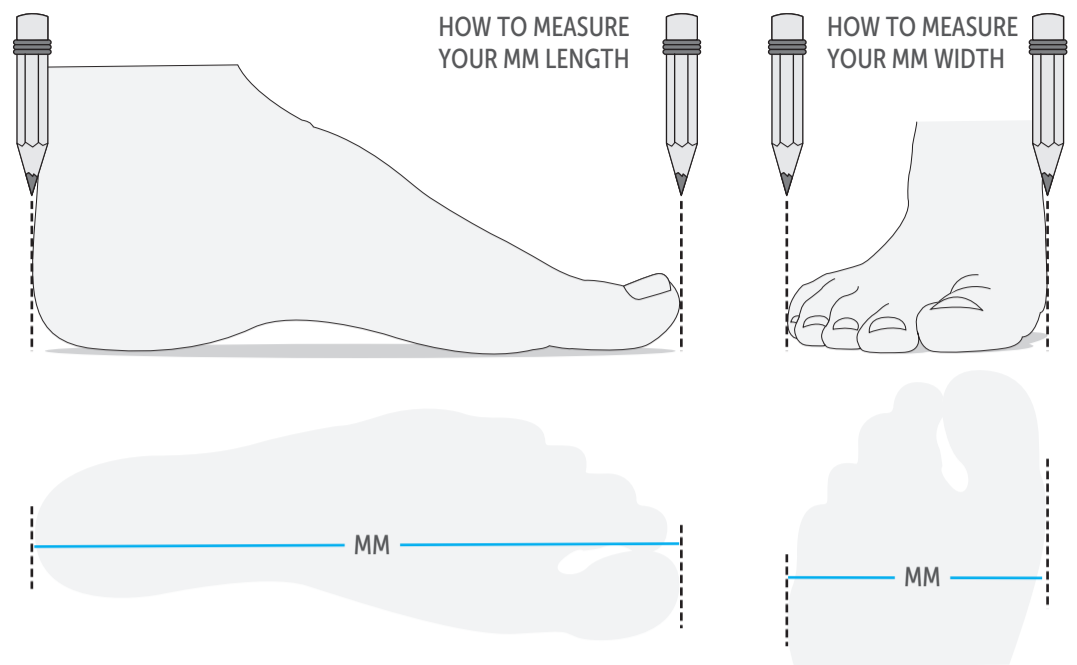

Size Chart

MJ320 Protract Jazz

Child Sizes

CHILD LENGTH

WIDTH

US STREET SHOE SIZE	6	6.5	7	7.5	8	8.5	9	9.5	10	10.5	11	11.5	12	12.5	13	13.5	1	1.5	2	2.5	3
MM	133	136	141	145	150	154	158	161	165	169	174	176	182	186	190	194	198	202	206	210	215
44mm	6.5M	7M	7.5M	8M	8.5M	9M	9.5M	10M	10.5M	11M	11.5M	12M	12.5M	13M	13.5M	1M	1.5M	2M	2.5M	3M	5M
46mm	6.5M	7M	7.5M	8M	8.5M	9M	9.5M	10M	10.5M	11M	11.5M	12M	12.5M	13M	13.5M	1M	1.5M	2M	2.5M	3M	5M
49mm	6.5M	7M	7.5M	8M	8.5M	9M	9.5M	10M	10.5M	11M	11.5M	12M	12.5M	13M	13.5M	1M	1.5M	2M	2.5M	3M	5M
51mm	6.5M	7M	7.5M	8M	8.5M	9M	9.5M	10M	10.5M	11M	11.5M	12M	12.5M	13M	13.5M	1M	1.5M	2M	2.5M	3M	5M
54mm	6.5M	7M	7.5M	8M	8.5M	9M	9.5M	10M	10.5M	11M	11.5M	12M	12.5M	13M	13.5M	1M	1.5M	2M	2.5M	3M	5M
56mm	6.5M	7M	7.5M	8M	8.5M	9M	9.5M	10M	10.5M	11M	11.5M	12M	12.5M	13M	13.5M	1M	1.5M	2M	2.5M	3M	5M
59mm	6.5W	7W	7.5M	8M	8.5M	9M	9.5M	10M	10.5M	11M	11.5M	12M	12.5M	13M	13.5M	1M	1.5M	2M	2.5M	3M	5M
61mm	6.5W	7W	7.5W	8W	8.5W	9M	9.5M	10M	10.5M	11M	11.5M	12M	12.5M	13M	13.5M	1M	1.5M	2M	2.5M	3M	5M
64mm	6.5W	7W	7.5W	8W	8.5W	9W	9.5W	10W	10.5M	11M	11.5M	12M	12.5M	13M	13.5M	1M	1.5M	2M	2.5M	3M	5M
66mm	6.5W	7W	7.5W	8W	8.5W	9W	9.5W	10W	10.5W	11W	11.5W	12M	12.5M	13M	13.5M	1M	1.5M	2M	2.5M	3M	5M
69mm	6.5W	7W	7.5W	8W	8.5W	9W	9.5W	10W	10.5W	11W	11.5W	12W	12.5W	13W	13.5M	1M	1.5M	2M	2.5M	3M	5M
72mm	6.5W	7W	7.5W	8W	8.5W	9W	9.5W	10W	10.5W	11W	11.5W	12W	12.5W	13W	13.5W	1W	1.5W	2M	2.5M	3M	5M
74mm	6.5W	7W	7.5W	8W	8.5W	9W	9.5W	10W	10.5W	11W	11.5W	12W	12.5W	13W	13.5W	1W	1.5W	2W	2.5W	3W	5M
76mm	6.5W	7W	7.5W	8W	8.5W	9W	9.5W	10W	10.5W	11W	11.5W	12W	12.5W	13W	13.5W	1W	1.5W	2W	2.5W	3W	5W
79mm	6.5W	7W	7.5W	8W	8.5W	9W	9.5W	10W	10.5W	11W	11.5W	12W	12.5W	13W	13.5W	1W	1.5W	2W	2.5W	3W	5W
82mm	6.5W	7W	7.5W	8W	8.5W	9W	9.5W	10W	10.5W	11W	11.5W	12W	12.5W	13W	13.5W	1W	1.5W	2W	2.5W	3W	5W
84mm	6.5W	7W	7.5W	8W	8.5W	9W	9.5W	10W	10.5W	11W	11.5W	12W	12.5W	13W	13.5W	1W	1.5W	2W	2.5W	3W	5W
86mm	6.5W	7W	7.5W	8W	8.5W	9W	9.5W	10W	10.5W	11W	11.5W	12W	12.5W	13W	13.5W	1W	1.5W	2W	2.5W	3W	5W
89mm	6.5W	7W	7.5W	8W	8.5W	9W	9.5W	10W	10.5W	11W	11.5W	12W	12.5W	13W	13.5W	1W	1.5W	2W	2.5W	3W	5W
91mm	6.5W	7W	7.5W	8W	8.5W	9W	9.5W	10W	10.5W	11W	11.5W	12W	12.5W	13W	13.5W	1W	1.5W	2W	2.5W	3W	5W
94mm	6.5W	7W	7.5W	8W	8.5W	9W	9.5W	10W	10.5W	11W	11.5W	12W	12.5W	13W	13.5W	1W	1.5W	2W	2.5W	3W	5W
96mm	6.5W	7W	7.5W	8W	8.5W	9W	9.5W	10W	10.5W	11W	11.5W	12W	12.5W	13W	13.5W	1W	1.5W	2W	2.5W	3W	5W
99mm	6.5W	7W	7.5W	8W	8.5W	9W	9.5W	10W	10.5W	11W	11.5W	12W	12.5W	13W	13.5W	1W	1.5W	2W	2.5W	3W	5W
101mm	6.5W	7W	7.5W	8W	8.5W	9W	9.5W	10W	10.5W	11W	11.5W	12W	12.5W	13W	13.5W	1W	1.5W	2W	2.5W	3W	5W